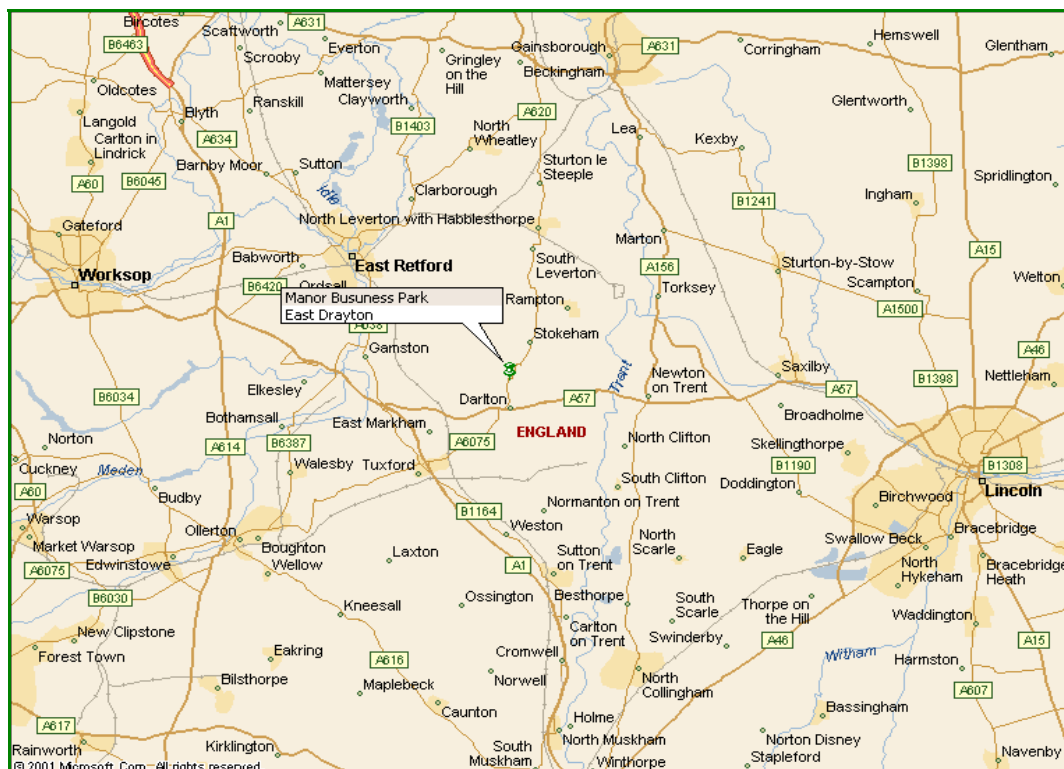

From Lincoln

Take A57 towards Worksop

3 miles after Dunham Toll Bridge, just after Darlton, turn right to East Drayton and 'Manor Business Park'

After 1 mile turn right into Manor Business Park. Park in the car park, just drive up to the automatic barrier and it will open!

For my office walk and follow signs for 'STRAWSONS HEAD OFFICE'